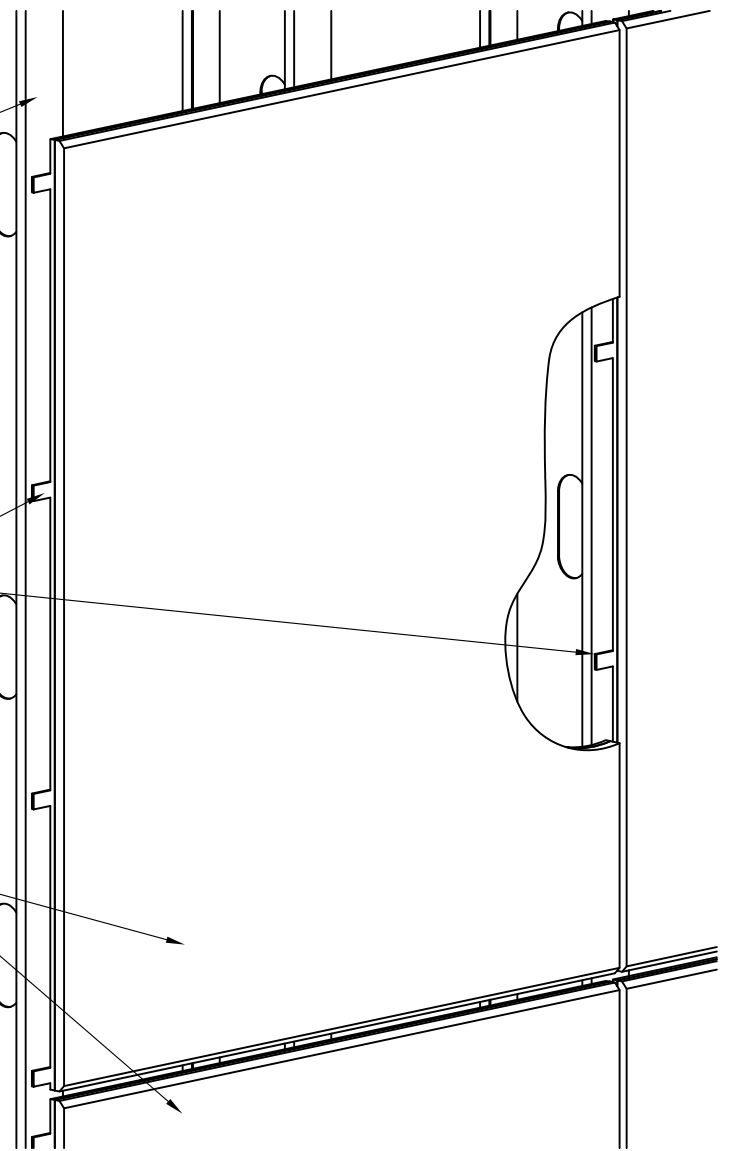

ANCHOR PLATE SYSTEM

BUILDING WALL ASSEMBLY

SET IN SHOP ANCHOR PLATE

StonePly PANELS

STUD FRAMING

D1 ANCHOR PLATE SYSTEM NTS

D2 WALL SECTION DETAIL NTS

StonePly PANELS

StonePly Inc.

4400 Oneal St., Greenville, TX 75401 (903) 454-4630 FAX (903) 454-3642
www.stoneply.com

TITLE: ANCHOR PLATE ATTACH SYSTEM

FILE NUMBER: **AGD2**