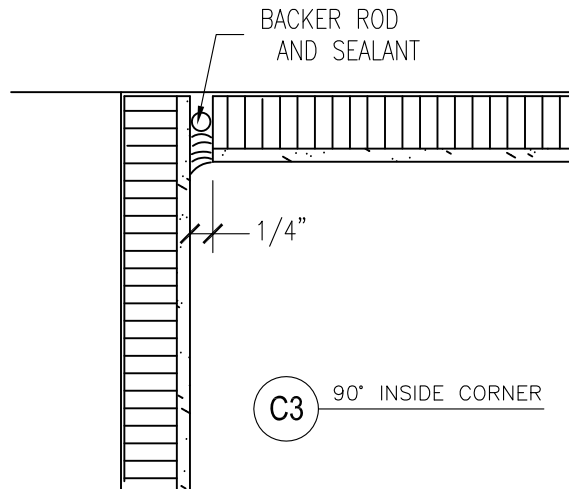

C1 90° OUTSIDE CORNER
QUIRK MITERED PANEL

C2 ANGLED OUTSIDE CORNER
QUIRK MITERED PANEL

C3 90° INSIDE CORNER

C4 FINISHED EDGE PANEL CORNER

StonePly Inc.

4400 Oneal St., Greenville, TX 75401 (903) 454-4630 FAX (903) 454-3642
www.stoneply.com

TITLE: STONE PANELS TYPICAL CORNER

FILE NUMBER: **FCD1**