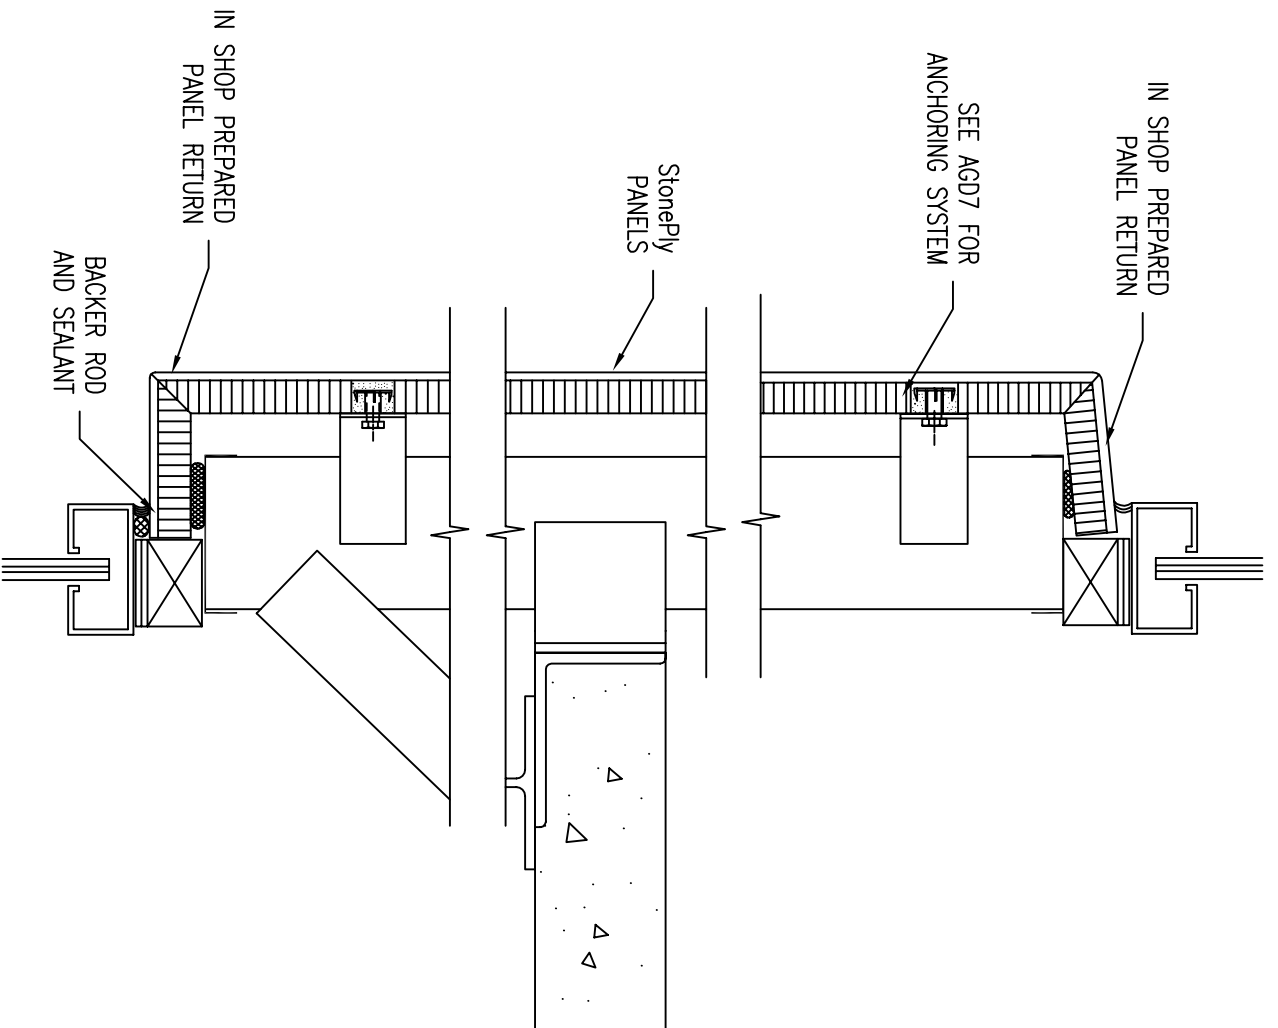

**FC3 SPANDREL FIELD CONDITION**

**FC3 SILL FIELD CONDITION**

StonePly Inc.  
 4400 Oneal St., Greenville, TX, 75401 (903) 454-0904 FAX (903) 454-3642  
 www.stoneply.com

TITLE: PREPANELIZED SPANDREL AND SILL CONDITION  
 FILE NUMBER: FCD3